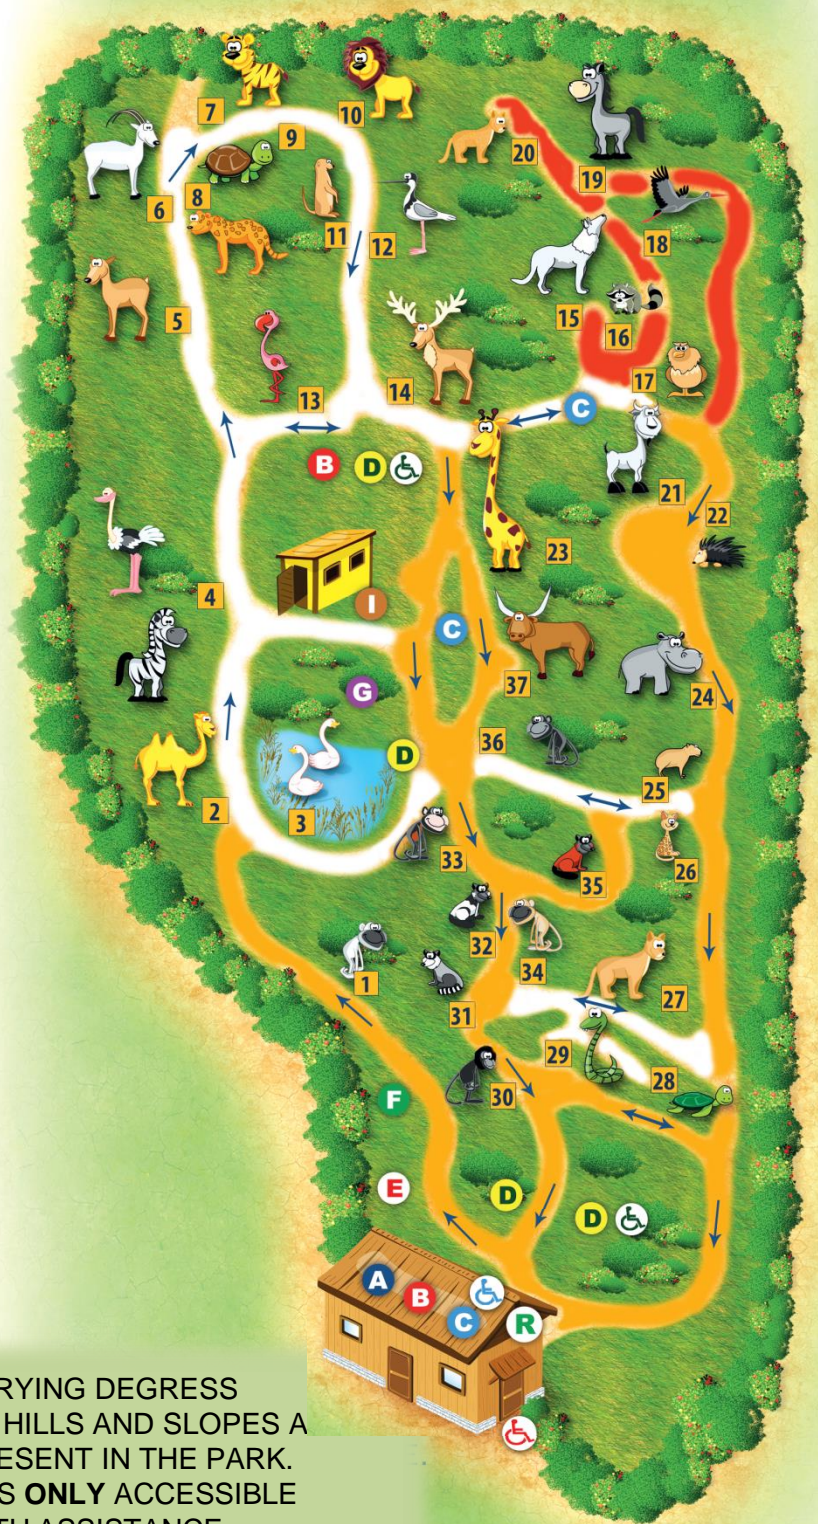

PARCO ZOO FALCONARA

- 1 GIBBONE DALLE MANI BIANCHE - WHITE-HANDED GIBBON
- 2 CAMELLO - BACTRIAN CAMEL
- 3 LAGHETTO - POND
- 4 SAVANA - SAVANNAH
- 5 NYALA - NYALA
- 6 ORICE DALLE CORNA A SCIABOLA - SCIMITAR HORNED ORYX
- 7 TIGRE - TIGER
- 8 GHEPARDO - CHEETAH
- 9 TESTUGGINE SULCATA - AFRICAN TORTOISE
- 10 LEONE - LION
- 11 SURICATO - MEERKAT
- 12 VOLIERA AFRICANA - AVIARY
- 13 FENICOTTERO - GREATER FLAMINGO
- 14 DAINO - FALLOW DEER
- 15 LUPO - EUROPEAN GREY WOLF
- 16 CANE PROCIONE - RACCOON DOG
- 17 GUFO - OWL
- 18 CICOGNA NERA - BLACK STORK
- 19 ASINO - DONKEY
- 20 LINCE - LYNX
- 21 CAPRA AFRICANA - DOMESTIC GOAT
- 22 ISTRICE EUROPEO - PORCUPINE
- 23 GIRAFFA - GIRAFFE
- 24 IPPOPOTAMO - HIPPOPOTAMUS
- 25 MARA' MAGGIORE/CAPIBARA PATAGONIAN CAVY/CAPYBARA
- 26 OCELOT - OCELOT
- 27 PUMA - PUMA
- 28 TESTUGGINE D'ACQUA - TORTOISE
- 29 RETTILI - REPTILE
- 30 CALLIMICO DI GOELDI - GOELDI'S MONKEY
- 31 LEMURE CATTA - RING-TAILED LEMUR
- 32 LEMURE BIANCO E NERO - BLACK&WHITE RUFFED LEMUR
- 33 TAMARINO DALLE LABBRA BIANCHE - WHITE LIPPED TAMARIN
- 34 SAIMIRI - SQUIRREL MONKEY
- 35 LEMURE ROSSO - RED RUFFED LEMUR
- 36 SCIMMIA RAGNO - SPIDER MONKEY
- 37 BUE DEI WATUSSI - WATUSI COW

VARYING DEGREE OF HILLS AND SLOPES A PRESENT IN THE PARK. IT IS **ONLY** ACCESSIBLE WITH ASSISTANCE.

- | | | | |
|---|-----------------------------|--------------------------------------|--------------------------------|
| A BIGLIETTERIA TICKET | B BAR | C WC | D AREA PICNIC |
| E AMBULATORIO VETERINARIO VETINARY SURGERY | F ANGOLO CASA NATURA | I AIA DEL CONTADINO FARM YARD | R RISTORANTE RESTAURANT |
| G LA CUCINA DEGLI ANIMALI ANIMAL KITCHEN | | | |

- LIMITED LEVEL OF STEEPNESS
- MEDIUM LEVEL OF STEEPNESS
- HIGH LEVEL OF STEEPNESS
- RECOMMENDED DIRECTION TO TAKE

- | | | |
|----|-------------|---------|
| WC | AREA PICNIC | PARKING |
|----|-------------|---------|